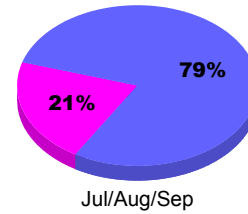

Gender Comparison 2011-2012

Legend: Male (Blue), Female (Magenta)